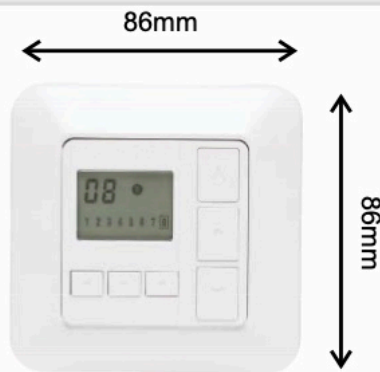

Wall Mount Remote Controls

RE201

Specifications

Channels	1
Frequency (MHz)	433.92
Codes	Rolling
Wall Mount	Yes

RE202

Specifications

Channels	2
Frequency (MHz)	433.92
Codes	Rolling
Wall Mount	Yes

RE203-8C

Specifications

Channels	8
Frequency (MHz)	433.92
Codes	Rolling
Wall Mount	Yes

A3623

Hard Wired Wall Switch

Mechanical locking paddle
switch for WSEC & WSS
Series motors