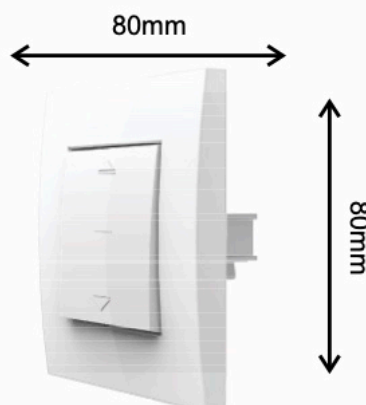

Wall Mount Remote Controls

RE201

Specifications

Channels	1
Frequency (MHz)	433.92
Codes	Rolling
Wall Mount	Yes

RE202

Specifications

Channels	2
Frequency (MHz)	433.92
Codes	Rolling
Wall Mount	Yes

RE203-8C

Specifications

Channels	8
Frequency (MHz)	433.92
Codes	Rolling
Wall Mount	Yes

A3623

Hard Wired Wall Switch

Mechanical locking paddle
switch for WSEC & WSS
Series motors