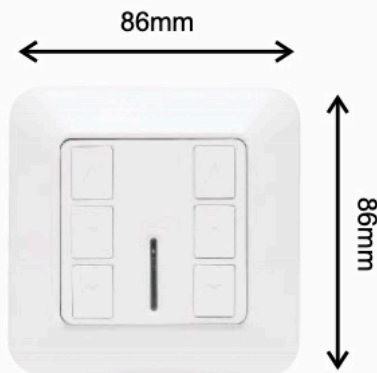

Wall Mount Remote Controls

RE201

Specifications

Channels	1
Frequency (MHz)	433.92
Codes	Rolling
Wall Mount	Yes

RE202

Specifications

Channels	2
Frequency (MHz)	433.92
Codes	Rolling
Wall Mount	Yes

RE203-8C

Specifications

Channels	8
Frequency (MHz)	433.92
Codes	Rolling
Wall Mount	Yes

A3623

Hard Wired Wall Switch

Mechanical locking paddle
switch for WSEC & WSS
Series motors