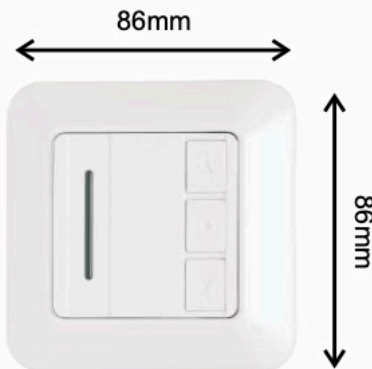

Wall Mount Remote Controls

RE201

Specifications

Channels	1
Frequency (MHz)	433.92
Codes	Rolling
Wall Mount	Yes

RE202

Specifications

Channels	2
Frequency (MHz)	433.92
Codes	Rolling
Wall Mount	Yes

RE203-8C

Specifications

Channels	8
Frequency (MHz)	433.92
Codes	Rolling
Wall Mount	Yes

A3623

Hard Wired Wall Switch

Mechanical locking paddle
switch for WSEC & WSS
Series motors